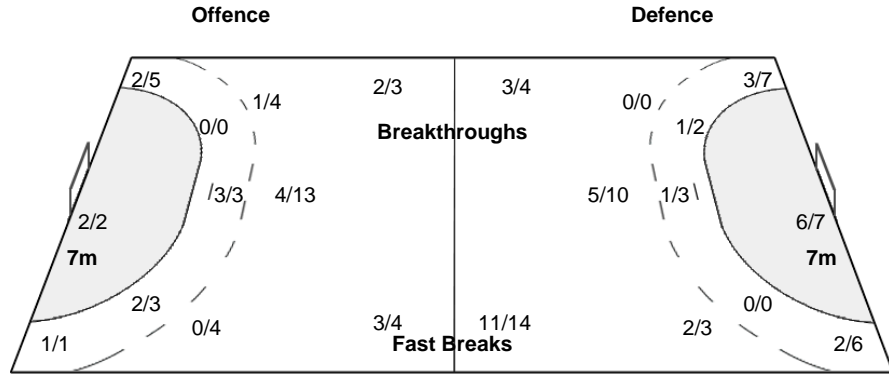

Belgrade

XXI Women's World Championship 2013 Serbia

TUE 10 DEC 2013
16:00

Preliminary Round - Group A

Match Team Statistics

Match No: 25

KOR 34 - 20 COD

(19 - 13) (15 - 7)

Referees: ROEN Guro / ARNTSEN Kjersti (NOR)

COD - Congo

Shots Distribution

Players

Goals / Shots

1 MAKUBANZA L	2 OKOKO J	3 SHOKKOS SONGA G	4 FEZA MWANGE C	5 MILEMBA O	6 MATUTU LUWEMBA C	7 LUSAMBA PUNA A
0/1	1/1	1/1	0/1	0/1	2/2	
		2-Blocked	1-Post	1-Post	1-Missed	
8 LOUOBA C	9 MWASESA MWANGE C	11 MPEMBA P	12 MBOLE KIBAMBE N	13 MUSONDA KASANGALA	14 BABALA C	16 KABAMBA TSHELA B
0/1	3/3	1/1		0/1		
	3/4		1/1	0/1		
	0/2	1/1		1/1		
	2/2					
	1-Missed 2-Post	1-Blocked				
17 BETU MVITA J	18 KIBAMBA NKEMBO S					
0/1	0/1					
	2/2					
	1/1					
	0/1					
	1-Blocked					

Team Goals / Shots

5/5	3/4	0/1
0/6		3/4
6/7	0/1	3/4
2-Missed	4-Post	4-Blocked

Goalkeepers Saves / Shots

2/5	4/4	1/4
2/8		3/5
1/10	5/6	0/10

1 MAKUBANZA L

2/5	4/4	1/4
2/7		3/4
1/9	5/5	0/9

12 MBOLE KIBAMBE N

0/1		

16 KABAMBA TSHELA B

0/1		0/1
	0/1	0/1

LEGEND

%	Efficiency	2Min	2 Minute Suspensions	6m	6-metre Shots	7m	7-metre Shots	9m	9-metre Shots
AS	Assists	BS	Blocked Shots	BT	Breakthroughs	DR	Disqualification with report	FB	Fast Breaks
G/S	Goals/Shots	N/A	not applicable	RC	Red Cards	S/S	Saves/Shots	ST	Steals
TO	Turnover	TP	Time Played	Wing	Wing Shots	YC	Yellow Cards