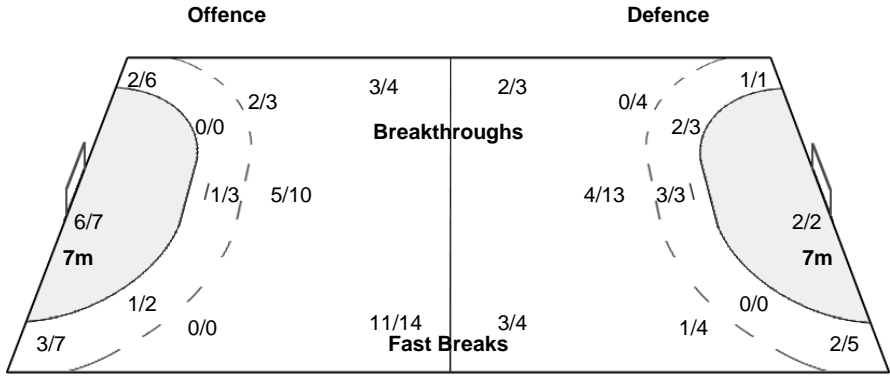

1-Missed 1-Blocked 1-Missed

23 NAM Y			24 GWON H		

1-Blocked

Team
Goals / Shots

3/5	0/4	3/4
6/8		2/5
9/10	1/6	10/10

2-Missed 2-Blocked

Goalkeepers
Saves / Shots

0/5	1/4	1/1
6/6		1/4
1/7	1/1	1/4